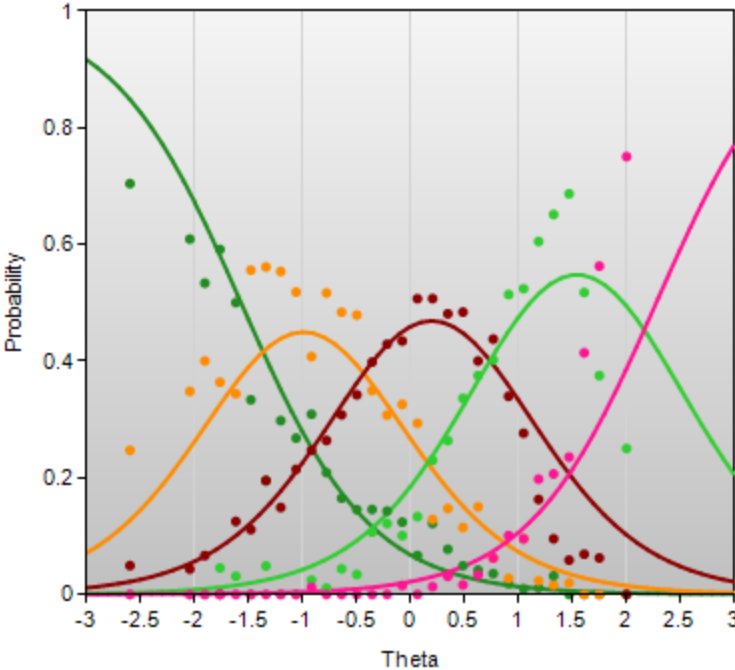

Figure K-17. 2018 Legacy MCAS: ELA Grade 10 Plot
Comparisons Top: Before Bottom: After

English Language Arts Grade 10: 290909

English Language Arts Grade 10: 290909

Figure K-18. 2018 Legacy MCAS: ELA Grade 10 Plot

Comparisons Top: Before Bottom: After

English Language Arts Grade 10: 299075

English Language Arts Grade 10: 299075

Figure K-19. 2018 Legacy MCAS: ELA Grade 10 Plot

Comparisons Top: Before Bottom: After

English Language Arts Grade 10: 299078

English Language Arts Grade 10: 299078

Figure K-20. 2018 Legacy MCAS: ELA Grade 10 Plot

Comparisons Top: Before Bottom: After

English Language Arts Grade 10: 299079

English Language Arts Grade 10: 299079

Figure K-21. 2018 Legacy MCAS: ELA Grade 10 Plot