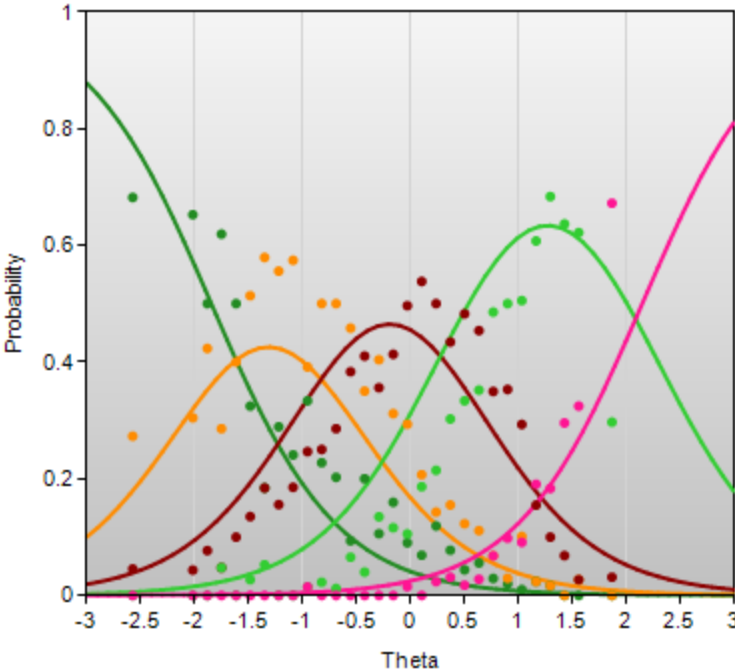

A/A Plot: Introductory Physics Grade 10

Figure K-10. 2018 Legacy MCAS: b -Plot –Intro to Physics Grade HS

B/B Plot: Introductory Physics Grade 10

Figure K-11. 2018 Legacy MCAS: α -Plot –Technology and Engineering Grade HS

Figure K-12. 2018 Legacy MCAS: b -Plot –Technology and Engineering Grade HS

Figure K-13. 2018 Legacy MCAS: α -Plot –Science Grade 5

Figure K-14. 2018 Legacy MCAS: b -Plot –Science Grade 5

ELA GRADE 10 COMPARISON PLOTS

Figure K-17. 2018 Legacy MCAS: ELA Grade 10 Plot
Comparisons Top: Before Bottom: After

English Language Arts Grade 10: 290909

English Language Arts Grade 10: 290909

Figure K-18. 2018 Legacy MCAS: ELA Grade 10 Plot

Comparisons Top: Before Bottom: After

English Language Arts Grade 10: 299075

English Language Arts Grade 10: 299075

Figure K-19. 2018 Legacy MCAS: ELA Grade 10 Plot

Comparisons Top: Before Bottom: After

English Language Arts Grade 10: 299078