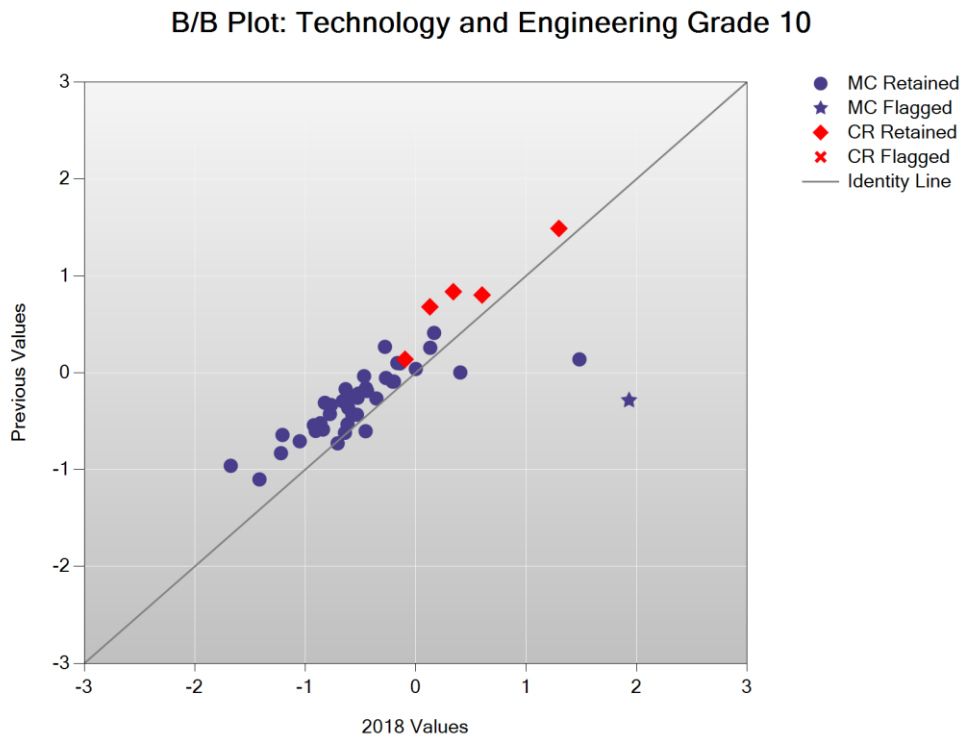

A/A Plot: Introductory Physics Grade 10

Figure K-10. 2018 Legacy MCAS: b -Plot –Intro to Physics Grade HS

B/B Plot: Introductory Physics Grade 10

Figure K-11. 2018 Legacy MCAS: α -Plot –Technology and Engineering Grade HS

Figure K-12. 2018 Legacy MCAS: b -Plot –Technology and Engineering Grade HS

Figure K-13. 2018 Legacy MCAS: α -Plot –Science Grade 5

Figure K-14. 2018 Legacy MCAS: b -Plot –Science Grade 5

ELA GRADE 10 COMPARISON PLOTS