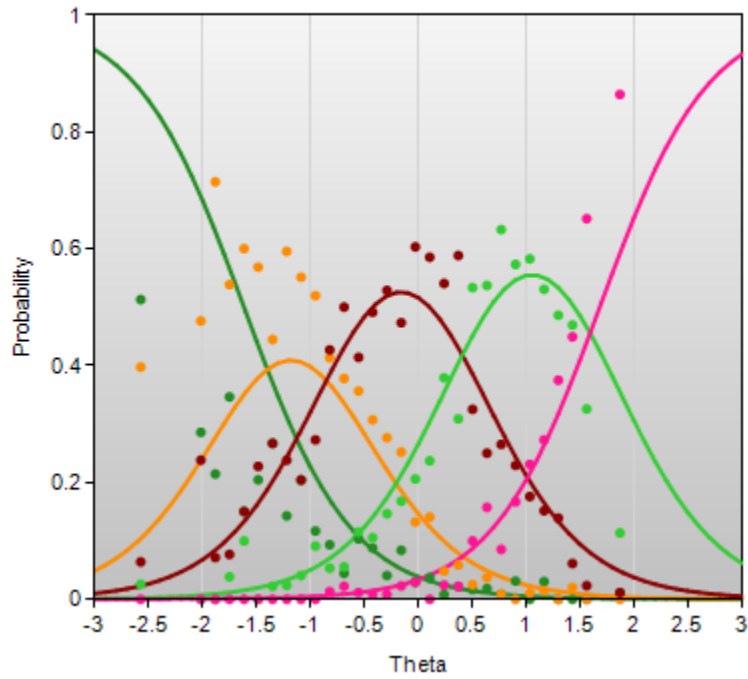

Comparisons Top: Before Bottom: After

English Language Arts Grade 10: 299080

English Language Arts Grade 10: 299080

Figure K-22. 2018 Legacy MCAS: ELA Grade 10 Plot

Comparisons Top: Before Bottom: After

English Language Arts Grade 10: 299082

English Language Arts Grade 10: 299082

Figure K-23. 2018 Legacy MCAS: ELA Grade 10 Plot

Comparisons Top: Before Bottom: After

English Language Arts Grade 10: 302860

English Language Arts Grade 10: 302860

Figure K-24. 2018 Legacy MCAS: ELA Grade 10 Plot

Comparisons Top: Before Bottom: After

English Language Arts Grade 10: 303666

English Language Arts Grade 10: 303666